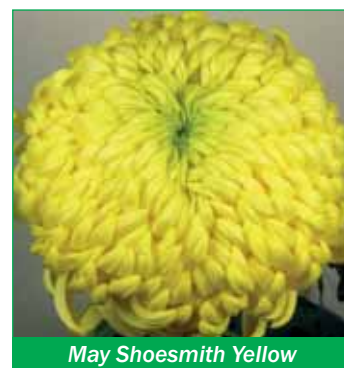

Variety	Grpue	Type	Flowering	Reaction	Growth	Bloom	Bloom
			Time	Time	Time	outdoor	indoor
Louis Germ White	4	D	45 - 48		2		X
Luna® Golden	3	D	46 - 49	10,5	2		X
May Shoesmith White	3	D	46 - 49	11	1		X
May Shoesmith Yellow	3	D	46 - 49	11	1		X
Mayford Perfection Bronze	3	D	48 - 51		2		X
Mayford Perfection Cerise	3	D	48 - 51		2		X
Migoli Yellow	2	D	35 - 44		2	X	X
Oefa® Pink	3	D	43 - 45	7,5	2		X
Omsk® Lilac	3	P	43 - 45	7	2		X
Pandion Bronze	2	D	36 - 44		2	X	X
Pandion Pink	2	D	36 - 44		2	X	X
Pandion Salmon	2	D	36 - 44		2	X	X
Ping Pong White	3	P	43 - 45	7	3		X
Ping Pong® Yellow	3	P	43 - 45	7	3		X
Pink Gin Dark	4	D	45 - 47		2		X