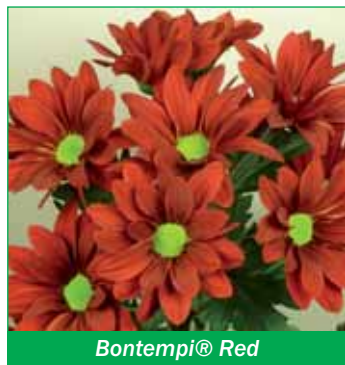

Variety	Groupe	Type	Flowering	Reaction Time	Growth	Spray		Santini
						outdoor	indoor	
Bo® Red NEW	8	P	42 - 43	6	2			X
Bo® Sunny NEW	8	P	42 - 43	6	2			X
Bontempi® Red	7	S	43 - 45	7	3		X	
Bright eye Yellow	5	P	35 - 45		1	X		
Bruno Bronze	5	D	36 - 42		2	X		
Bruno Red	5	D	36 - 42		2	X		
Cayenne® Red	7	S	44 - 46	8	3		X	
Charlotte® Orange	8	S	43 - 44	6,5	2			X
Charlotte® Red	8	S	43 - 44	6,5	2			X
Chivenor Apricot	4	D	46 - 48		2		X	
Chivenor Pink	4	D	46 - 48		2		X	
Clarette White	5	D	36 - 43		3	X		
Danielle Bronze	6	S	40 - 45		3	X	X	
Danielle Pink	6	S	40 - 45		3	X	X	
Danielle Purple	6	S	40 - 45		3	X	X