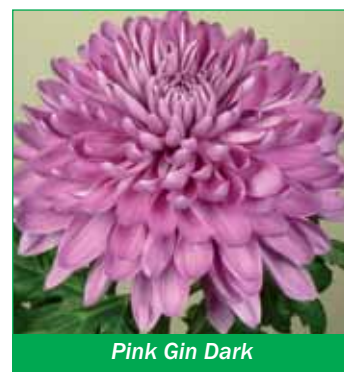

Ping Pong White

Pink Gin Dark