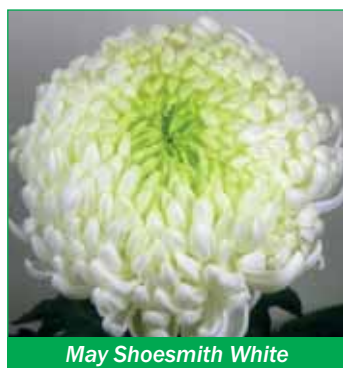

Variety	Grpue	Type	Flowering	Reaction	Growth	Bloom	Bloom
			Time	Time	Time	outdoor	indoor
Louis Germ White	4	D	45 - 48		2		X
Luna® Golden	3	D	46 - 49	10,5	2		X
May Shoesmith White	3	D	46 - 49	11	1		X
May Shoesmith Yellow	3	D	46 - 49	11	1		X
Mayford Perfection Bronze	3	D	48 - 51		2		X
Mayford Perfection Cerise	3	D	48 - 51		2		X
Migoli Yellow	2	D	35 - 44		2	X	X
Oefa® Pink	3	D	43 - 45	7,5	2		X
Omsk® Lilac	3	P	43 - 45	7	2		X
Pandion Bronze	2	D	36 - 44		2	X	X
Pandion Pink	2	D	36 - 44		2	X	X
Pandion Salmon	2	D	36 - 44		2	X	X
Ping Pong White	3	P	43 - 45	7	3		X
Ping Pong® Yellow	3	P	43 - 45	7	3		X
Pink Gin Dark	4	D	45 - 47		2		X