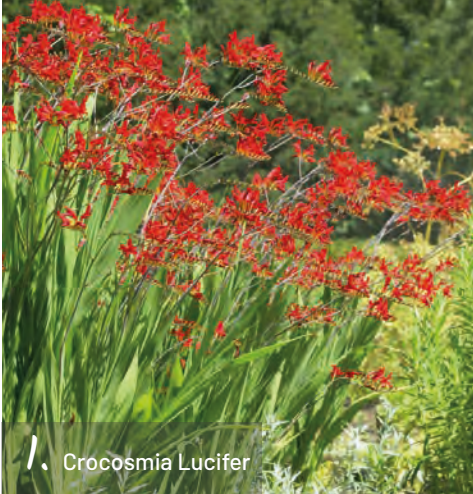

### List of plants that attract bees & butterflies

- Anemone (p. 16)
- Biodiversity Summer Mixture (p. 4)
- Crocosmia (p. 17)
- Dahlia (mignon, topmix, collarete, classic, orchid types (p. 8-9)
- Echinacea (p. 20)
- Gladiolus (p. 11-12)
- Eremurus (p. 17)
- Gladiolus callianthus (p. 17)
- Iris hollandica (p. 17)
- Ixia (p.17)
- Liatris (p. 21)
- Lupinus (p.21)
- Mirabilis (p. 17)
- Papaver (p.21)
- Rudbeckia (p.21)
- Tritoma (Kniphofia) (p.21)

# Top 10

1. Crocosmia Lucifer

2. Gladiolus Large Flowering Mix

3. Nerine bowdenii

4. Liatris spicata

5. Lilium Oriental Mix

6. Convallaria majalis

7. Biodiversity mixture