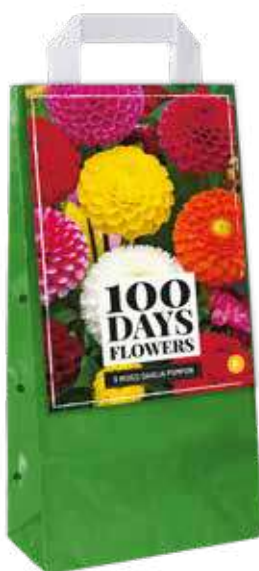

5 DAHLIA POMPON MIX

700.035
Carrier bag with 5 bulbs
Size I

700.036
12 Bags per outer