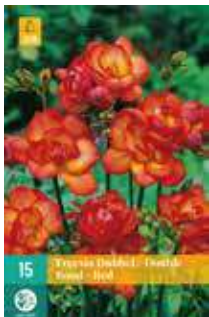

**CANNA  
FOR POTS;  
SOL SERIES**

111.500 size I  
Happy Carmen

111.510 size I  
Happy Emily

111.520 size I  
Happy Julia

**FREESIA**

112.730 size 5/+  
Double Blue

112.760 size 5/+  
Double Yellow

112.790 size 5/+  
Double Red