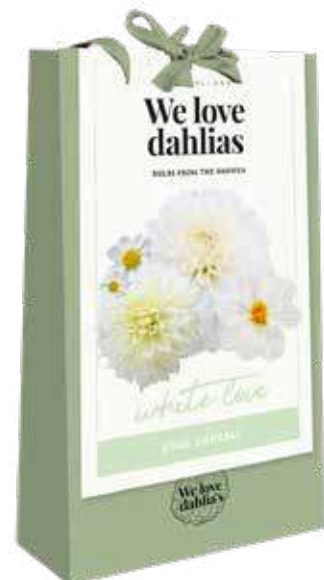

WHITE LOVE

700.780

Bag with 4 Dahlias in white colours
size I

700.785

12 bags White Love per outer