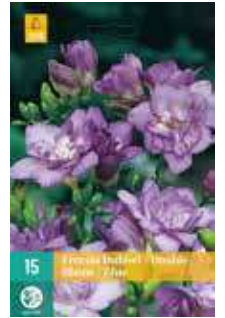

**CANNA  
FOR POTS;  
SOL SERIES**

111.500 size I  
Happy Carmen

111.510 size I  
Happy Emily

111.520 size I  
Happy Julia

**FREESIA**

112.730 size 5/+  
Double Blue

112.760 size 5/+  
Double Yellow

112.790 size 5/+  
Double Red