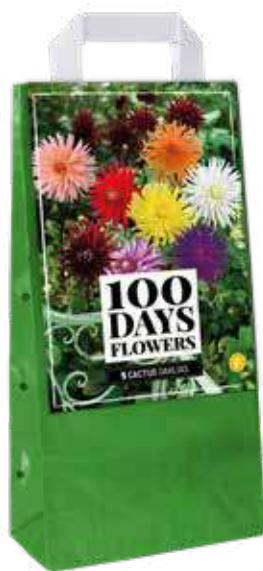

5 DAHLIA CACTUS MIX

700.015
Carrier bag with 5 bulbs
Size I

700.016
12 Bags per outer