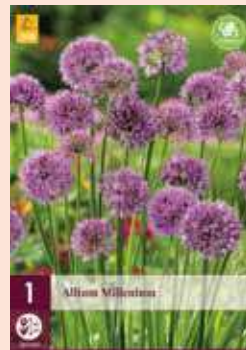

120.500 size l
Allium millenium