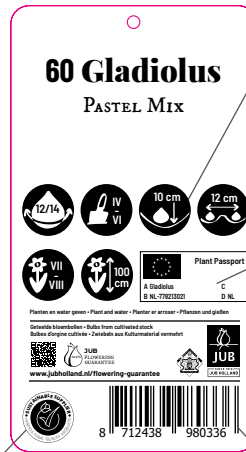

BACK

Plant Passport has the exact information (traceable) about the background/ origin of the bulbs

Sustainable Supplier seal. See website: www.sustainablesuppliers.nl

A unique bar code for each product/package

BIO (ORGANIC) BULB CAPPERS & BULBS PACKED IN 'PAPER' BAGS

Consumer website www.bioflowerbulbs.com, with lots of information about organic flowerbulbs

4 pictograms with bulb planting instructions

De bio bollen zijn verpakt in papieren zakken

Organic (bio) bulbs are packed in paper bags