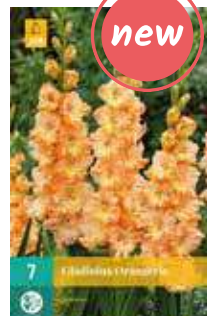

105.932 size 12/14
Orangerie