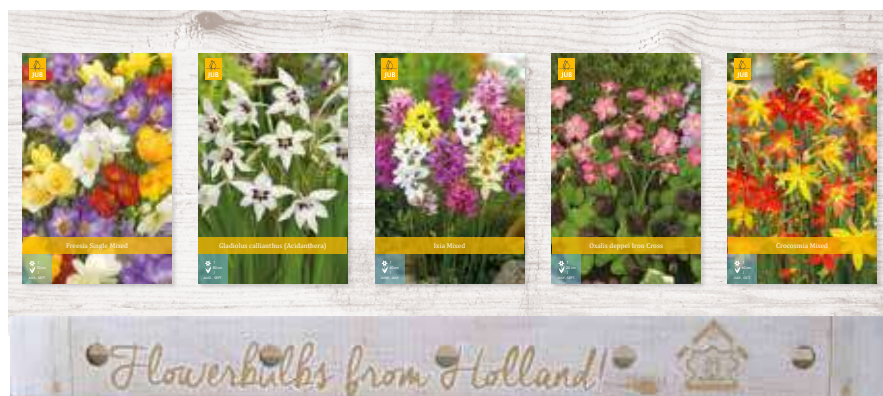

750.990  
**100 Zantedeschia**  
 Size 14/16, Box C

Contents:  
 20 Captain Ventura  
 20 Royal Valentine  
 20 Zazu  
 20 Picasso  
 20 Orange Alert

751.020  
**750 Various Bulbs Small**  
 Size: see per variety, Box C