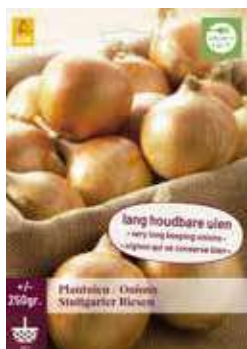

Fruits & vegetables

129.740 size 14-21
Onions
Stuttgarter Riesen