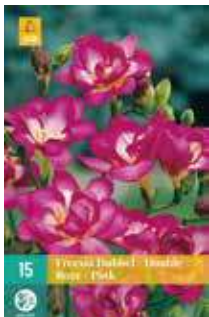

**CANNA  
FOR POTS;  
SOL SERIES**

111.500 size I  
Happy Carmen

111.510 size I  
Happy Emily

111.520 size I  
Happy Julia

**FREESIA**

112.730 size 5/+  
Double Blue

112.760 size 5/+  
Double Yellow

112.790 size 5/+  
Double Red