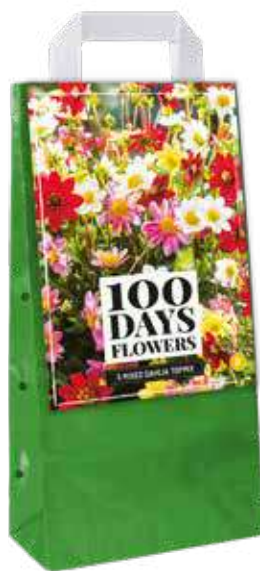

5 DAHLIA TOPMIX

700.045
Carrier bag with 5 bulbs
Size I

700.046
12 Bags per outer